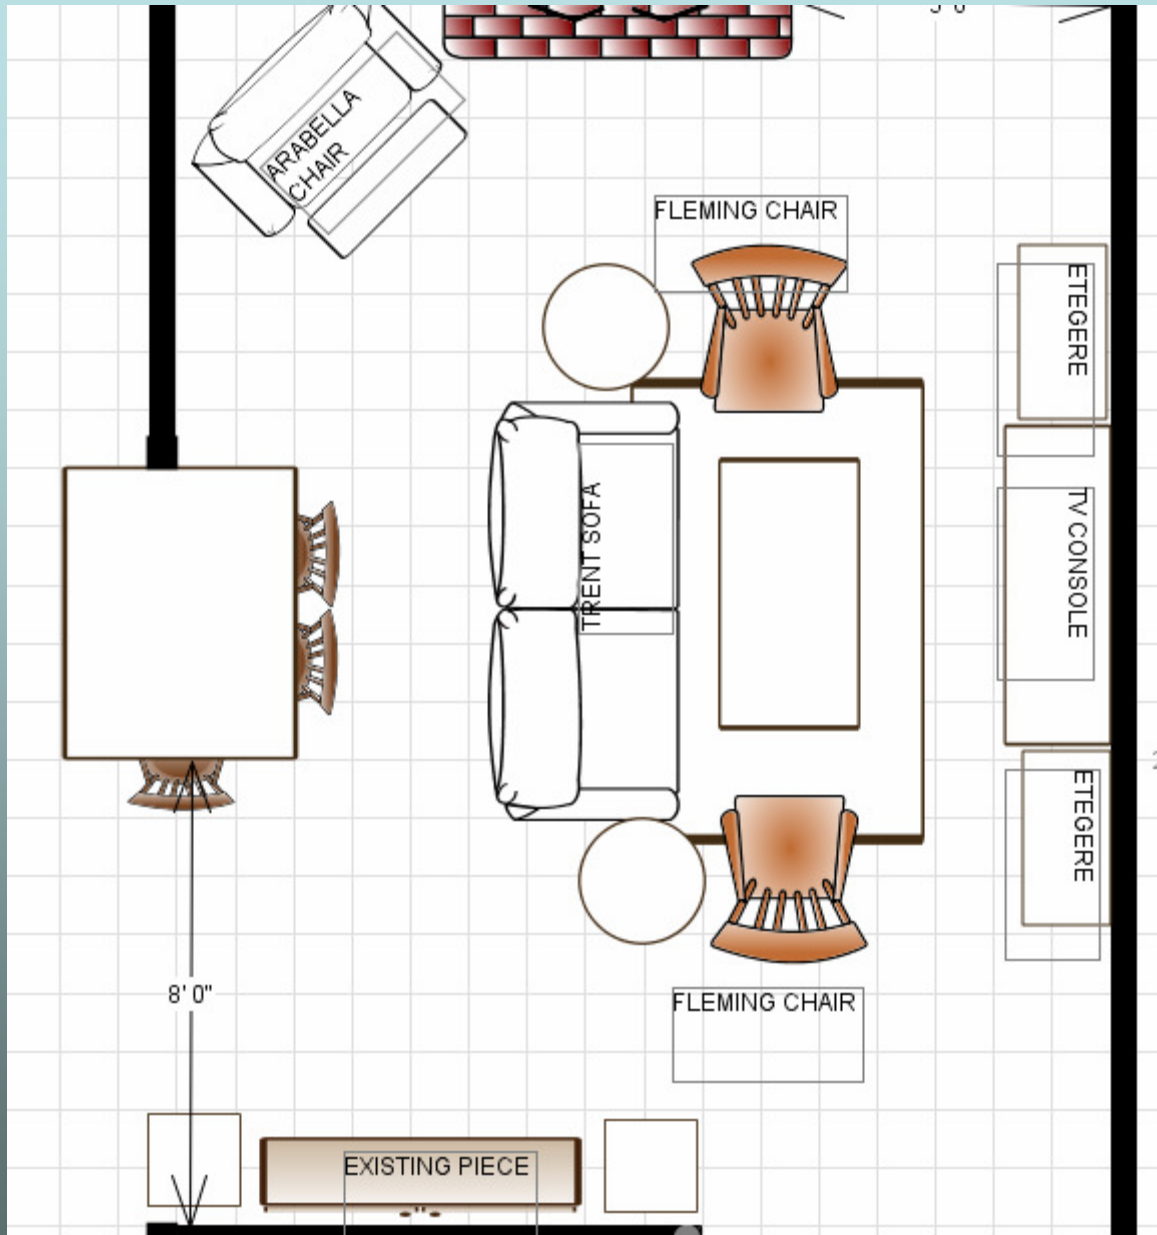

Jenkins Family Room

Designer: Aysha Haq
Walter E Smithe Furniture
Summer 2012

Agenda

- Design Concept
- Room Layout
- Main Case goods and Upholstery
- Fabrics and SmitheKote
- Occasional, Accents and Rugs
- Review Budget and Warranties
- Place the Order

Design Concept

- Style inspirations from Seaside/Coastal
- Seating for 4-6 people
- Comfortable, Durable Upholstery
- Storage for Books
- Storage for T.V

Room Layout

Trent Sofa

Fleming Chair

Arabella Chair

T.V Console Grouping on the Main Wall

Cocktail Table

Accent Table

Entry way Seating

Dining Chair

Area Rug: 5'-6" x 7'-5"