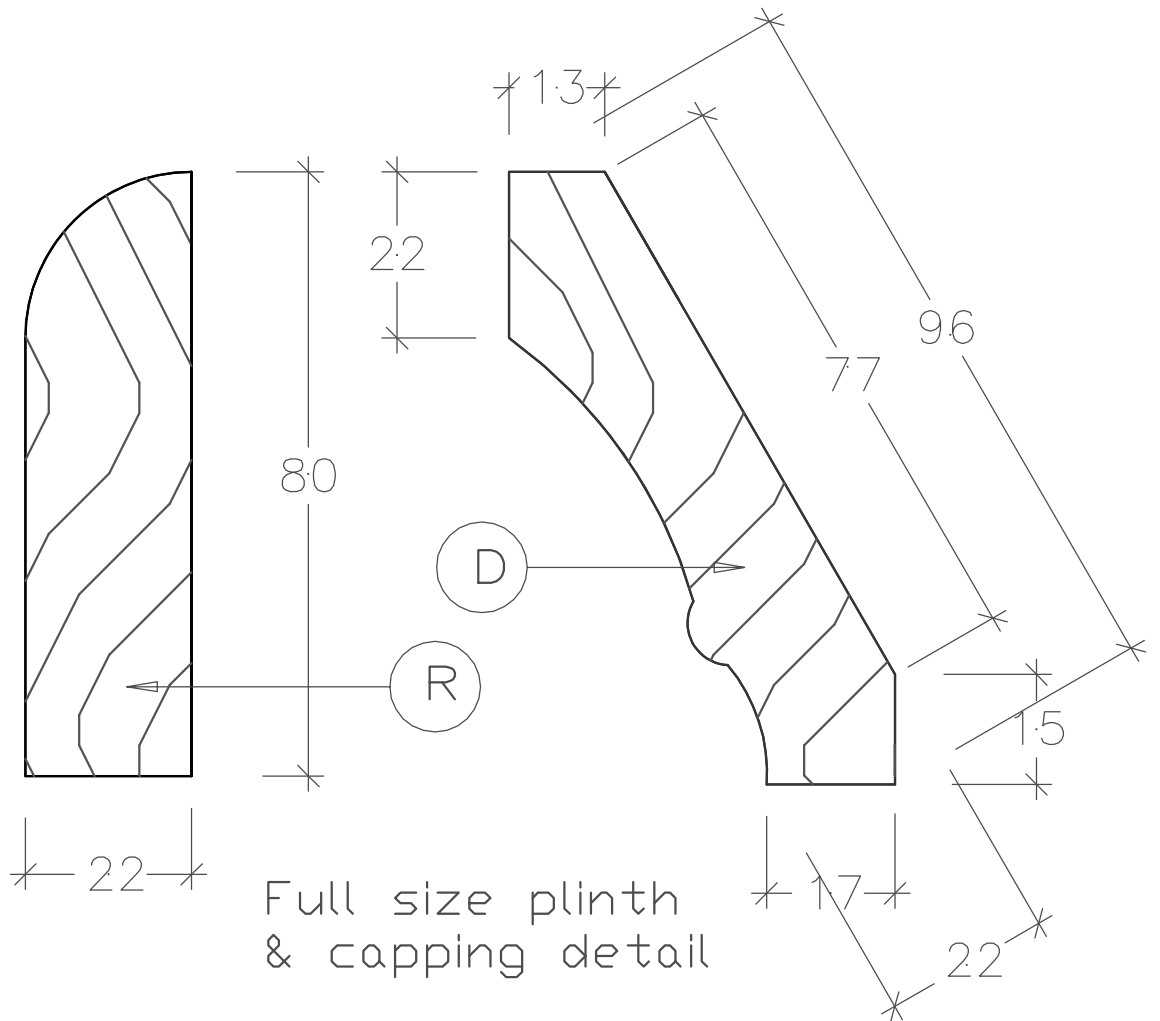

Front

Section BB

Detail 5

Section AA

Drawer front
17 mm wood veneer board
Drawer front gets
hardwood edge 17 x 12

4 mm ply drawer bottom

Detail 3
Scale 1:5

Drawer box detail

Drawer front
Scale 1:2

Detail 1
Scale 1:5

Hardwood
moulding
96 x 22

Capping detail

Detail 2
Scale 1:5

Hardwood
moulding
80 x 22

Plinth detail

Detail 4
Scale 1:5

Ply or
masonite
backing

Groove cut for backing

Page size A3

Page 1/2

Scale 1:10

Dresser 5 drawers
Size 1200 x 750 x 500

Page size A3
Page 2/2
Exploded views

Dresser 5 drawers
Size 1200 x 750 x 500

<u>ITEM</u>	<u>QTY</u>	<u>Size</u>		<u>THK</u>	<u>GR</u>	<u>MATERIAL</u>	<u>EDGE</u>	<u>EDGING</u>	<u>TYPE</u>	
a	Sides (cut groove for backing)	2	969	446	17		Mahogany veneer board	e1l	1mm	veneer
b	Dresser top (Mite 1 long 2 short 30 degree	1	724	487	17		"	O		
c	Shelf top - cut to shape.	1	705	64	17		"	O		
d	Molding - see capping profile	1	1900	96	22		Solid mahogany	O		
e	Middle shelf	1	647	424	17		Mahogany veneer board	e1l	1mm	veneer
f	Back rails	3	748	80	17		"	e1l	"	"
g	Drawer box sides - cut trench	10	400	140	17		"	e1l	:	"
h	Drawer box ends - cut groove	5	588	140	17		"	"	"	"
i	Drawer fronts - cut groove	5	650	166	17	s	"	ear	12x17	Solid
j	Base top	1	682	466	17		"	O		
k	Base bottom	1	650	434	16	O	chipboard	O		
l	Base sides	2	682	63	16	O	"	O		
m	"	2	434	63	16	O	"	O		
n	Drawer front edging	10	674	17	12		solid mahogany	miter 2 short		
o	Drawer front edging	10	190	17	12		"	miter 2 short		
p	Drawer bottom	5	600	395	4		ply			
q	Backing	1	967	660	4		ply			
r	Base molding	1	1900	80	32		Mahogany solid			
s	Base	1	662	50	22		"			
t	base feet	6	150	70	22		"			
u	base angle blocks	4	118	118	22	O	"			
v										