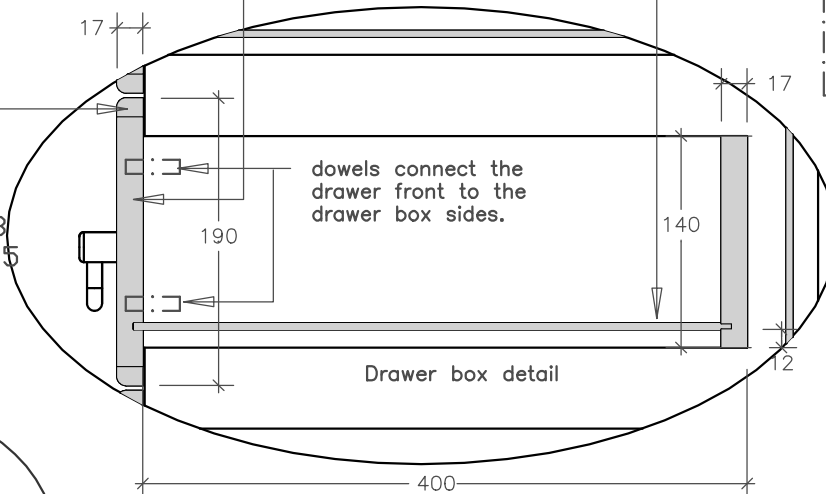

Front

Section BB

Detail 5

Section AA

Drawer front
17 mm wood veneer board
Drawer front gets
hardwood edge 17 x 12

4 mm ply drawer bottom

Detail 3
Scale 1:5

Drawer box detail

Drawer front
Scale 1:2

Detail 1
Scale 1:5

Hardwood
moulding
96 x 22

Capping detail

Detail 2
Scale 1:5

Hardwood
moulding
80 x 22

Plinth detail

Detail 4
Scale 1:5

Ply or
masonite
backing

Groove cut for backing

Page size A3

Page 1/2

Scale 1:10

Dresser 5 drawers
Size 1200 x 750 x 500

Page size A3
Page 2/2
Exploded views

Dresser 5 drawers
Size 1200 x 750 x 500