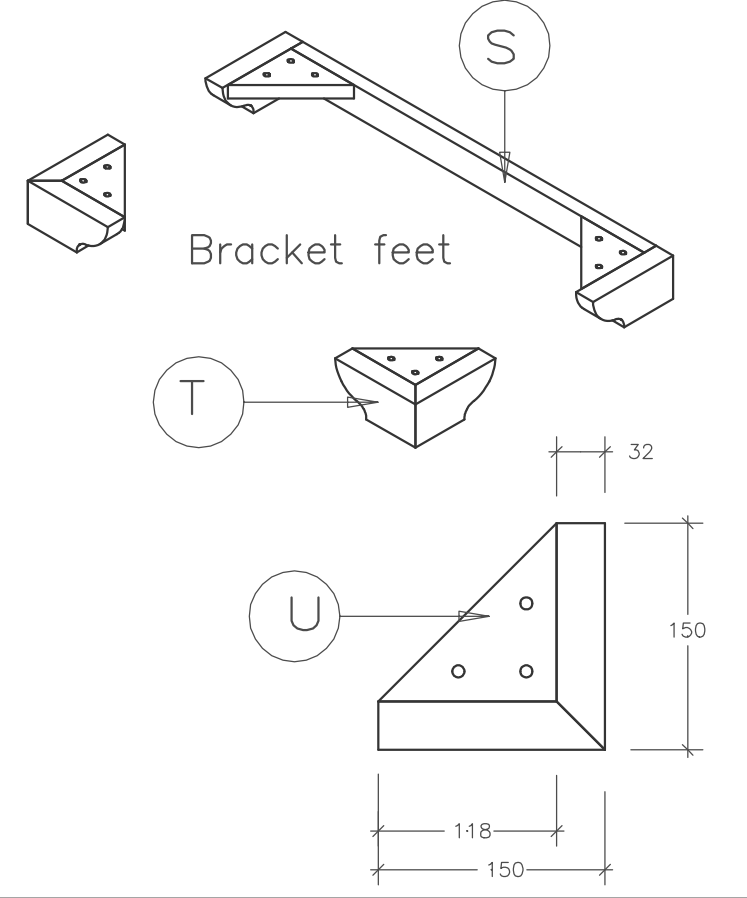

Ply or
masonite
backing

Groove cut for backing

Page size A3

Page 1/2

Scale 1:10

Dresser 5 drawers
Size 1200 x 750 x 500

Page size A3
Page 2/2
Exploded views

Dresser 5 drawers
Size 1200 x 750 x 500