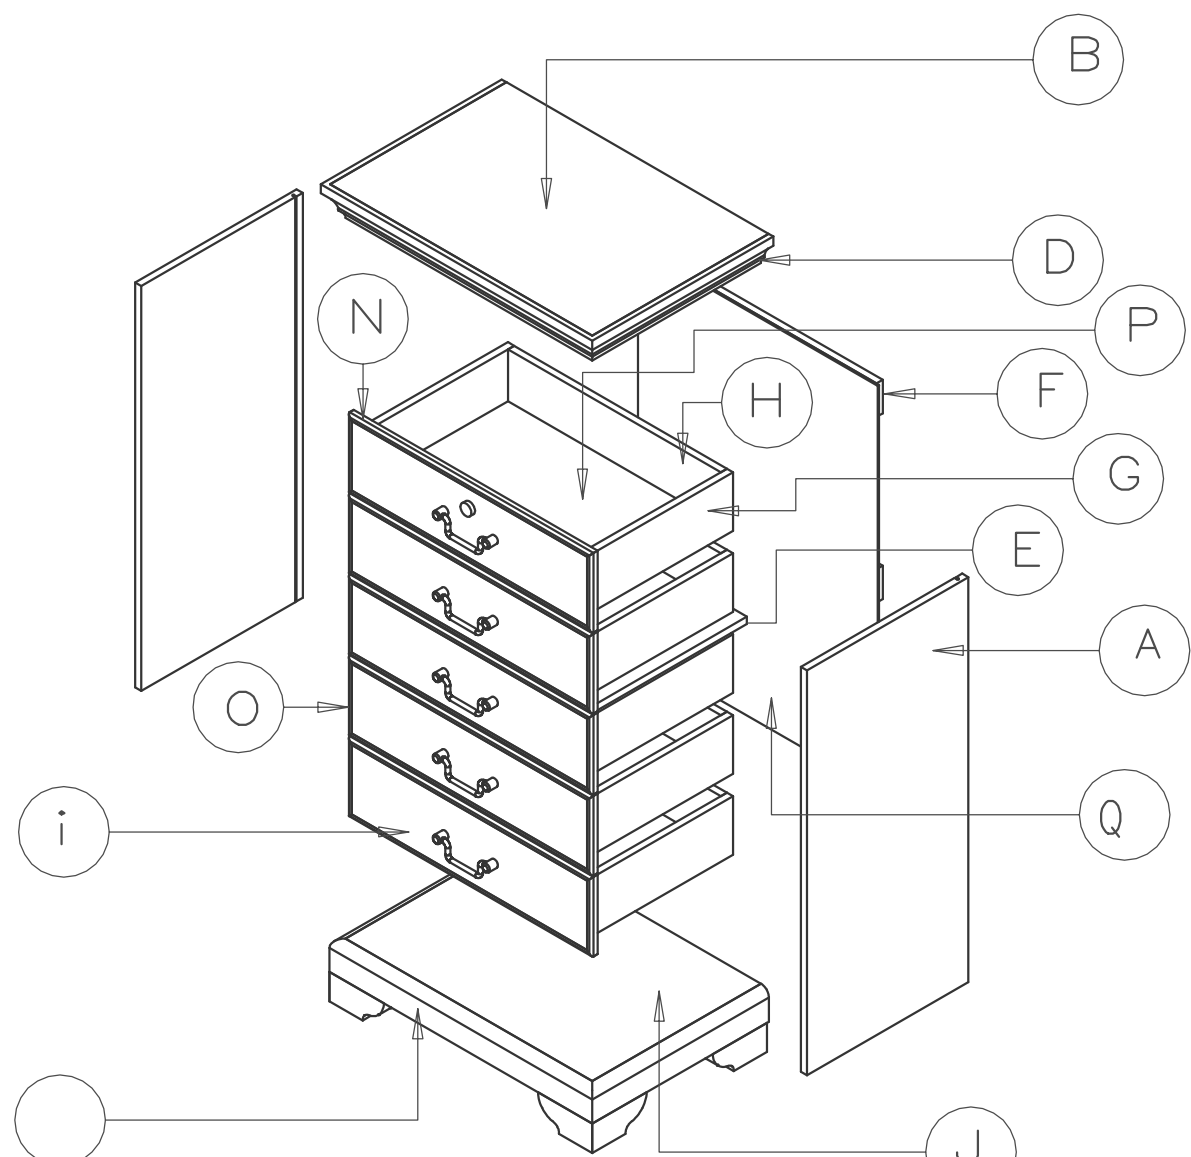

Ply or
masonite
backing

Groove cut for backing

Page size A3

Page 1/2

Scale 1:10

Dresser 5 drawers
Size 1200 x 750 x 500

Page size A3
Page 2/2
Exploded views

Dresser 5 drawers
Size 1200 x 750 x 500