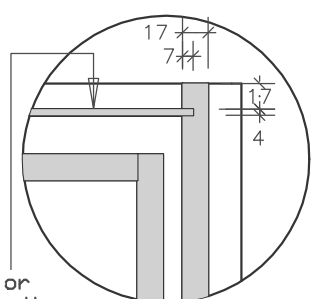

Front

Section BB

Detail 5

Section AA

Drawer front
17 mm wood veneer board
Drawer front gets
hardwood edge 17 x 12

4 mm ply drawer bottom

Detail 3
Scale 1:5

Drawer box detail

Drawer front
Scale 1:2

Detail 1
Scale 1:5

Hardwood
moulding
96 x 22

Capping detail

Detail 2
Scale 1:5

Hardwood
moulding
80 x 22

Plinth detail

Detail 4
Scale 1:5

Ply or
masonite
backing

Groove cut for backing

Page size A3

Page 1/2

Scale 1:10

Dresser 5 drawers
Size 1200 x 750 x 500

Page size A3
Page 2/2
Exploded views

Dresser 5 drawers
Size 1200 x 750 x 500

<u>ITEM</u>	<u>QTY</u>	<u>Size</u>		<u>THK</u>	<u>GR</u>	<u>MATERIAL</u>	<u>EDGE</u>	<u>EDGING</u>	<u>TYPE</u>	
a	Sides (cut groove for backing)	2	969	446	17		Mahogany veneer board	e1l	1mm	veneer
b	Dresser top (Mite 1 long 2 short 30 degree	1	724	487	17		"	O		
c	Shelf top - cut to shape.	1	705	64	17		"	O		
d	Molding - see capping profile	1	1900	96	22		Solid mahogany	O		
e	Middle shelf	1	647	424	17		Mahogany veneer board	e1l	1mm	veneer
f	Back rails	3	748	80	17		"	e1l	"	"
g	Drawer box sides - cut trench	10	400	140	17		"	e1l	:	"
h	Drawer box ends - cut groove	5	588	140	17		"	"	"	"
i	Drawer fronts - cut groove	5	650	166	17	s	"	ear	12x17	Solid
j	Base top	1	682	466	17		"	O		
k	Base bottom	1	650	434	16	O	chipboard	O		
l	Base sides	2	682	63	16	O	"	O		
m	"	2	434	63	16	O	"	O		
n	Drawer front edging	10	674	17	12		solid mahogany	miter 2 short		
o	Drawer front edging	10	190	17	12		"	miter 2 short		
p	Drawer bottom	5	600	395	4		ply			
q	Backing	1	967	660	4		ply			
r	Base molding	1	1900	80	32		Mahogany solid			
s	Base	1	662	50	22		"			
t	base feet	6	150	70	22		"			
u	base angle blocks	4	118	118	22	O	"			
v										