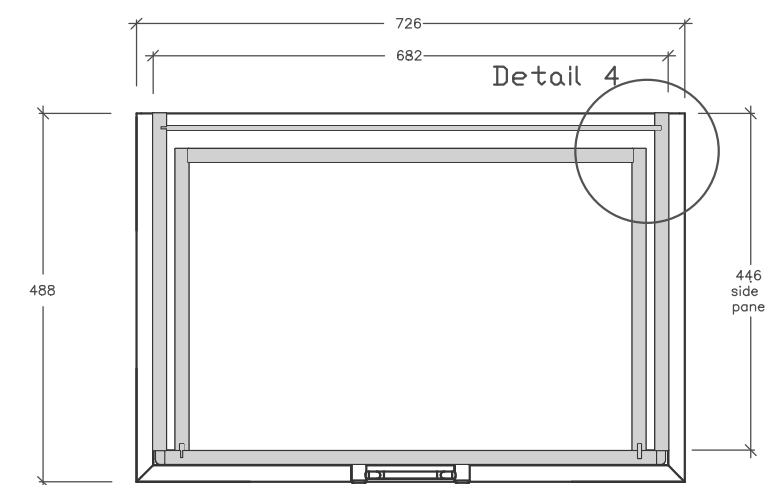

Front

Section BB

Detail 5

Section AA

Drawer front
17 mm wood veneer board
Drawer front gets
hardwood edge 17 x 12

4 mm ply drawer bottom

Detail 3
Scale 1:5

Drawer box detail

Drawer front
Scale 1:2

Detail 1
Scale 1:5

Hardwood
moulding
96 x 22

Capping detail

Detail 2
Scale 1:5

Hardwood
moulding
80 x 22

Plinth detail

Detail 4
Scale 1:5

Ply or
masonite
backing

Groove cut for backing

Page size A3

Page 1/2

Scale 1:10

Dresser 5 drawers
Size 1200 x 750 x 500

Page size A3
Page 2/2
Exploded views

Dresser 5 drawers
Size 1200 x 750 x 500