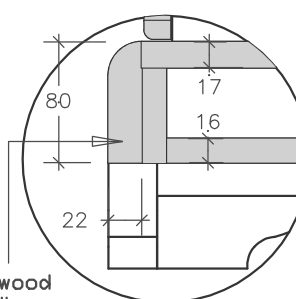

Front

Section BB

Detail 5

Section AA

Drawer front
17 mm wood veneer board
Drawer front gets
hardwood edge 17 x 12

4 mm ply drawer bottom

Detail 3
Scale 1:5

Drawer box detail

Drawer front
Scale 1:2

Detail 1
Scale 1:5

Hardwood
moulding
96 x 22

Capping detail

Detail 2
Scale 1:5

Hardwood
moulding
80 x 22

Plinth detail

Detail 4
Scale 1:5

Ply or
masonite
backing

Groove cut for backing

Page size A3

Page 1/2

Scale 1:10

Dresser 5 drawers
Size 1200 x 750 x 500

Page size A3
Page 2/2
Exploded views

Dresser 5 drawers
Size 1200 x 750 x 500

<u>ITEM</u>	<u>QTY</u>	<u>Size</u>		<u>THK</u>	<u>GR</u>	<u>MATERIAL</u>	<u>EDGE</u>	<u>EDGING</u>	<u>TYPE</u>	
a	Sides (cut groove for backing)	2	969	446	17		Mahogany veneer board	e1l	1mm	veneer
b	Dresser top (Mite 1 long 2 short 30 degree	1	724	487	17		"	O		
c	Shelf top - cut to shape.	1	705	64	17		"	O		
d	Molding - see capping profile	1	1900	96	22		Solid mahogany	O		
e	Middle shelf	1	647	424	17		Mahogany veneer board	e1l	1mm	veneer
f	Back rails	3	748	80	17		"	e1l	"	"
g	Drawer box sides - cut trench	10	400	140	17		"	e1l	:	"
h	Drawer box ends - cut groove	5	588	140	17		"	"	"	"
i	Drawer fronts - cut groove	5	650	166	17	s	"	ear	12x17	Solid
j	Base top	1	682	466	17		"	O		
k	Base bottom	1	650	434	16	O	chipboard	O		
l	Base sides	2	682	63	16	O	"	O		
m	"	2	434	63	16	O	"	O		
n	Drawer front edging	10	674	17	12		solid mahogany	miter 2 short		
o	Drawer front edging	10	190	17	12		"	miter 2 short		
p	Drawer bottom	5	600	395	4		ply			
q	Backing	1	967	660	4		ply			
r	Base molding	1	1900	80	32		Mahogany solid			
s	Base	1	662	50	22		"			
t	base feet	6	150	70	22		"			
u	base angle blocks	4	118	118	22	O	"			
v										