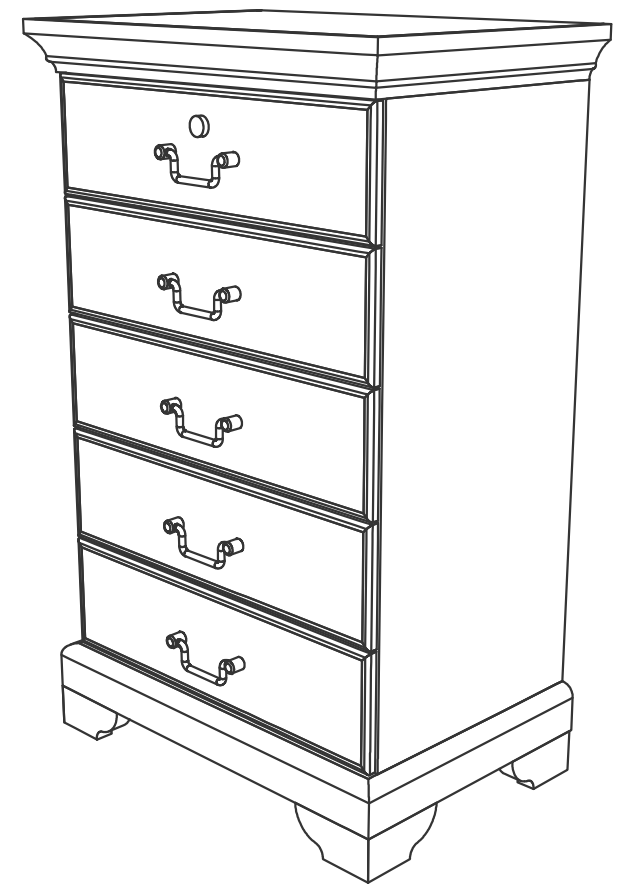

Front

Section BB

Detail 5

Section AA

Drawer front
17 mm wood veneer board
Drawer front gets
hardwood edge 17 x 12

4 mm ply drawer bottom

Detail 3
Scale 1:5

Drawer box detail

Drawer front
Scale 1:2

Detail 1
Scale 1:5

Hardwood
moulding
96 x 22

Capping detail

Detail 2
Scale 1:5

Hardwood
moulding
80 x 22

Plinth detail

Detail 4
Scale 1:5

Ply or
masonite
backing

Groove cut for backing

Page size A3

Page 1/2

Scale 1:10

Dresser 5 drawers
Size 1200 x 750 x 500

Page size A3
Page 2/2
Exploded views

Dresser 5 drawers
Size 1200 x 750 x 500