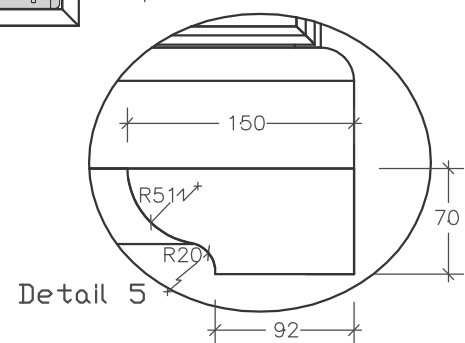

Front

Section BB

Detail 5

Section AA

Drawer front
17 mm wood veneer board
Drawer front gets
hardwood edge 17 x 12

4 mm ply drawer bottom

Detail 3
Scale 1:5

Drawer box detail

Drawer front
Scale 1:2

Detail 1
Scale 1:5

Hardwood
moulding
96 x 22

Capping detail

Detail 2
Scale 1:5

Hardwood
moulding
80 x 22

Plinth detail

Detail 4
Scale 1:5

Ply or
masonite
backing

Groove cut for backing

Page size A3

Page 1/2

Scale 1:10

Dresser 5 drawers
Size 1200 x 750 x 500

Page size A3
Page 2/2
Exploded views

Dresser 5 drawers
Size 1200 x 750 x 500

<u>ITEM</u>	<u>QTY</u>	<u>Size</u>		<u>THK</u>	<u>GR</u>	<u>MATERIAL</u>	<u>EDGE</u>	<u>EDGING</u>	<u>TYPE</u>	
a	Sides (cut groove for backing)	2	969	446	17		Mahogany veneer board	e1l	1mm	veneer
b	Dresser top (Mite 1 long 2 short 30 degree	1	724	487	17		"	O		
c	Shelf top - cut to shape.	1	705	64	17		"	O		
d	Molding - see capping profile	1	1900	96	22		Solid mahogany	O		
e	Middle shelf	1	647	424	17		Mahogany veneer board	e1l	1mm	veneer
f	Back rails	3	748	80	17		"	e1l	"	"
g	Drawer box sides - cut trench	10	400	140	17		"	e1l	:	"
h	Drawer box ends - cut groove	5	588	140	17		"	"	"	"
i	Drawer fronts - cut groove	5	650	166	17	s	"	ear	12x17	Solid
j	Base top	1	682	466	17		"	O		
k	Base bottom	1	650	434	16	O	chipboard	O		
l	Base sides	2	682	63	16	O	"	O		
m	"	2	434	63	16	O	"	O		
n	Drawer front edging	10	674	17	12		solid mahogany	miter 2 short		
o	Drawer front edging	10	190	17	12		"	miter 2 short		
p	Drawer bottom	5	600	395	4		ply			
q	Backing	1	967	660	4		ply			
r	Base molding	1	1900	80	32		Mahogany solid			
s	Base	1	662	50	22		"			
t	base feet	6	150	70	22		"			
u	base angle blocks	4	118	118	22	O	"			
v										