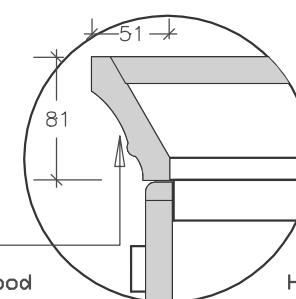

Front

Section BB

Detail 5

Section AA

Drawer front
17 mm wood veneer board
Drawer front gets
hardwood edge 17 x 12

4 mm ply drawer bottom

Detail 3
Scale 1:5

Drawer box detail

Drawer front
Scale 1:2

Detail 1
Scale 1:5

Hardwood
moulding
96 x 22

Capping detail

Detail 2
Scale 1:5

Hardwood
moulding
80 x 22

Plinth detail

Detail 4
Scale 1:5

Ply or
masonite
backing

Groove cut for backing

Page size A3

Page 1/2

Scale 1:10

Dresser 5 drawers
Size 1200 x 750 x 500

Page size A3
Page 2/2
Exploded views

Dresser 5 drawers
Size 1200 x 750 x 500

<u>ITEM</u>	<u>QTY</u>	<u>Size</u>		<u>THK</u>	<u>GR</u>	<u>MATERIAL</u>	<u>EDGE</u>	<u>EDGING</u>	<u>TYPE</u>	
a	Sides (cut groove for backing)	2	969	446	17		Mahogany veneer board	e1l	1mm	veneer
b	Dresser top (Mite 1 long 2 short 30 degree	1	724	487	17		"	O		
c	Shelf top - cut to shape.	1	705	64	17		"	O		
d	Molding - see capping profile	1	1900	96	22		Solid mahogany	O		
e	Middle shelf	1	647	424	17		Mahogany veneer board	e1l	1mm	veneer
f	Back rails	3	748	80	17		"	e1l	"	"
g	Drawer box sides - cut trench	10	400	140	17		"	e1l	:	"
h	Drawer box ends - cut groove	5	588	140	17		"	"	"	"
i	Drawer fronts - cut groove	5	650	166	17	s	"	ear	12x17	Solid
j	Base top	1	682	466	17		"	O		
k	Base bottom	1	650	434	16	O	chipboard	O		
l	Base sides	2	682	63	16	O	"	O		
m	"	2	434	63	16	O	"	O		
n	Drawer front edging	10	674	17	12		solid mahogany	miter 2 short		
o	Drawer front edging	10	190	17	12		"	miter 2 short		
p	Drawer bottom	5	600	395	4		ply			
q	Backing	1	967	660	4		ply			
r	Base molding	1	1900	80	32		Mahogany solid			
s	Base	1	662	50	22		"			
t	base feet	6	150	70	22		"			
u	base angle blocks	4	118	118	22	O	"			
v										