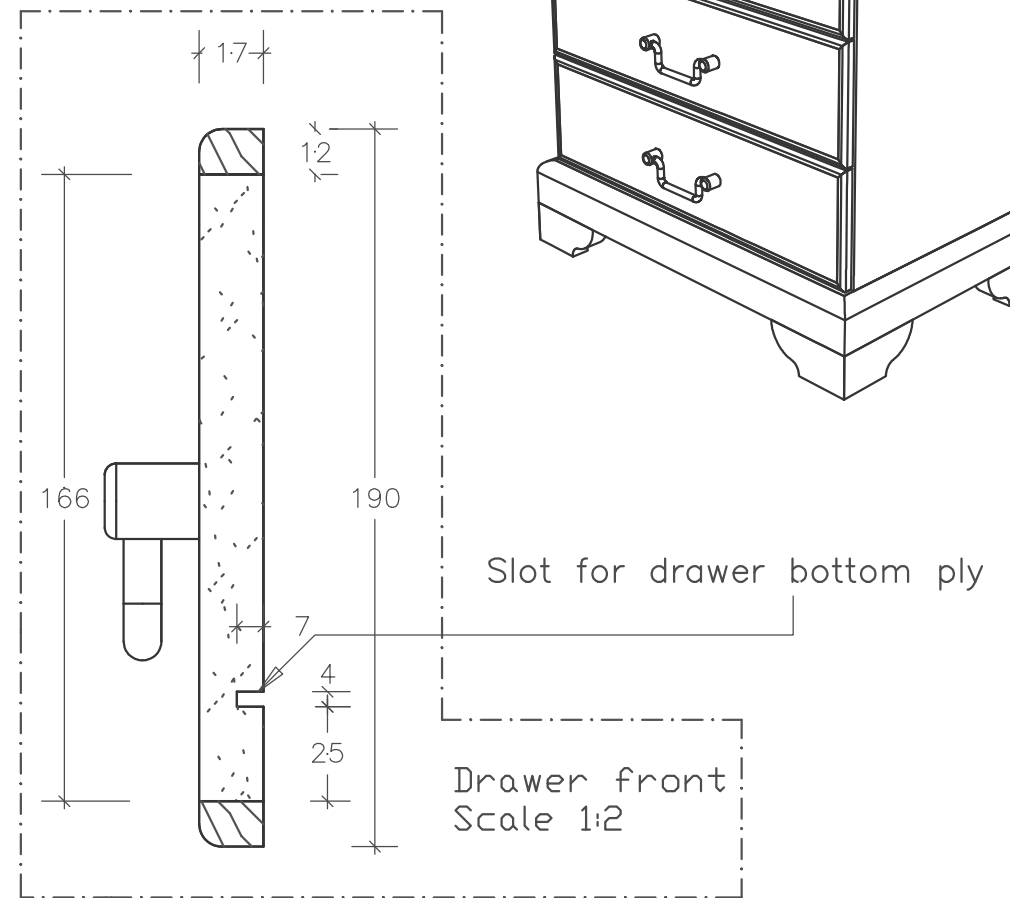

Front

Section BB

Detail 5

Section AA

Drawer front
17 mm wood veneer board
Drawer front gets
hardwood edge 17 x 12

4 mm ply drawer bottom

Detail 3
Scale 1:5

Drawer box detail

Drawer front
Scale 1:2

Detail 1
Scale 1:5

Hardwood
moulding
96 x 22

Capping detail

Detail 2
Scale 1:5

Hardwood
moulding
80 x 22

Plinth detail

Detail 4
Scale 1:5

Ply or
masonite
backing

Groove cut for backing

Page size A3

Page 1/2

Scale 1:10

Dresser 5 drawers
Size 1200 x 750 x 500

Page size A3
Page 2/2
Exploded views

Dresser 5 drawers
Size 1200 x 750 x 500