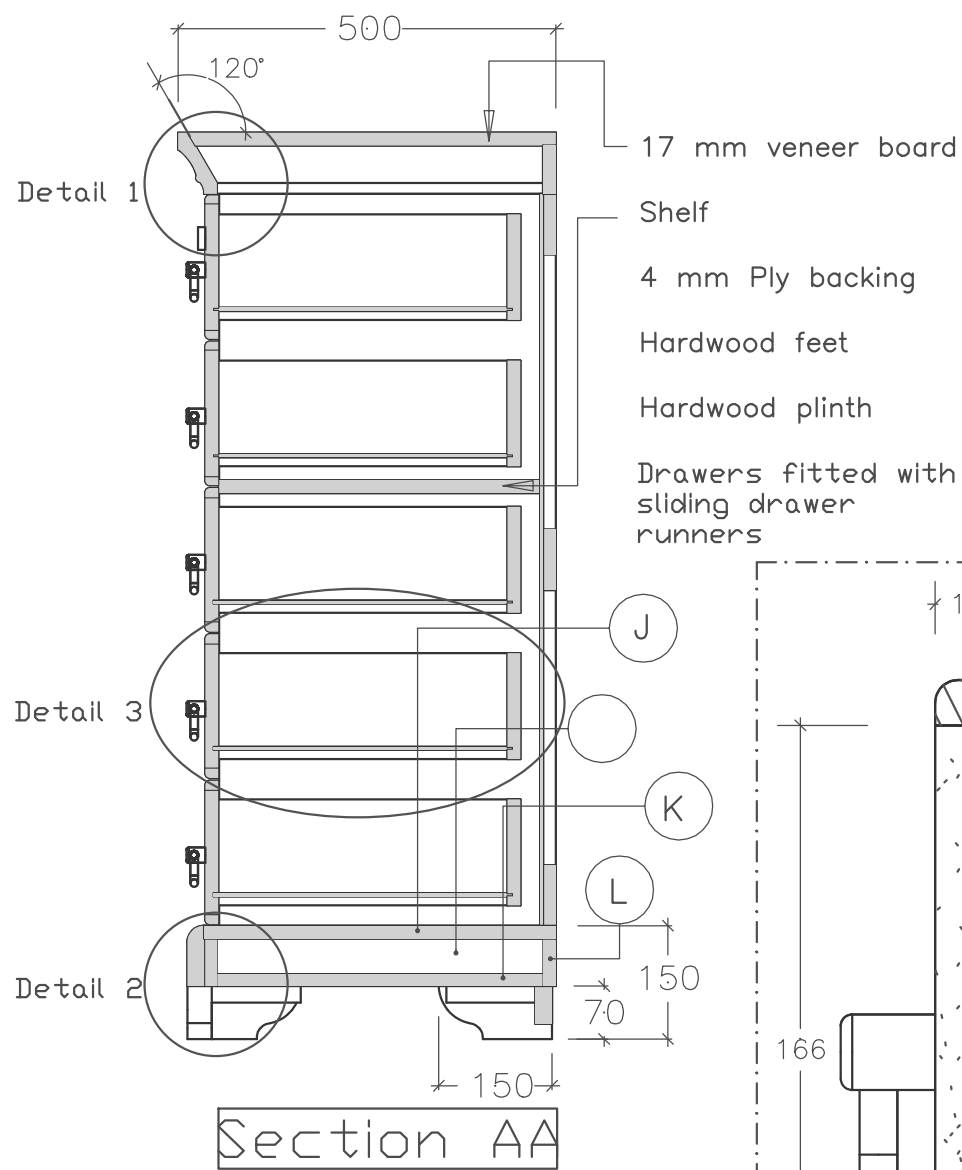

Front

Section BB

Detail 5

Section AA

Drawer front
17 mm wood veneer board
Drawer front gets
hardwood edge 17 x 12

4 mm ply drawer bottom

Detail 3
Scale 1:5

Drawer box detail

Drawer front
Scale 1:2

Detail 1
Scale 1:5

Hardwood
moulding
96 x 22

Capping detail

Detail 2
Scale 1:5

Hardwood
moulding
80 x 22

Plinth detail

Detail 4
Scale 1:5

Ply or
masonite
backing

Groove cut for backing

Page size A3

Page 1/2

Scale 1:10

Dresser 5 drawers
Size 1200 x 750 x 500

Page size A3
Page 2/2
Exploded views

Dresser 5 drawers
Size 1200 x 750 x 500

<u>ITEM</u>	<u>QTY</u>	<u>Size</u>		<u>THK</u>	<u>GR</u>	<u>MATERIAL</u>	<u>EDGE</u>	<u>EDGING</u>	<u>TYPE</u>	
a	Sides (cut groove for backing)	2	969	446	17		Mahogany veneer board	e1l	1mm	veneer
b	Dresser top (Mite 1 long 2 short 30 degree	1	724	487	17		"	O		
c	Shelf top - cut to shape.	1	705	64	17		"	O		
d	Molding - see capping profile	1	1900	96	22		Solid mahogany	O		
e	Middle shelf	1	647	424	17		Mahogany veneer board	e1l	1mm	veneer
f	Back rails	3	748	80	17		"	e1l	"	"
g	Drawer box sides - cut trench	10	400	140	17		"	e1l	:	"
h	Drawer box ends - cut groove	5	588	140	17		"	"	"	"
i	Drawer fronts - cut groove	5	650	166	17	s	"	ear	12x17	Solid
j	Base top	1	682	466	17		"	O		
k	Base bottom	1	650	434	16	O	chipboard	O		
l	Base sides	2	682	63	16	O	"	O		
m	"	2	434	63	16	O	"	O		
n	Drawer front edging	10	674	17	12		solid mahogany	miter 2 short		
o	Drawer front edging	10	190	17	12		"	miter 2 short		
p	Drawer bottom	5	600	395	4		ply			
q	Backing	1	967	660	4		ply			
r	Base molding	1	1900	80	32		Mahogany solid			
s	Base	1	662	50	22		"			
t	base feet	6	150	70	22		"			
u	base angle blocks	4	118	118	22	O	"			
v										