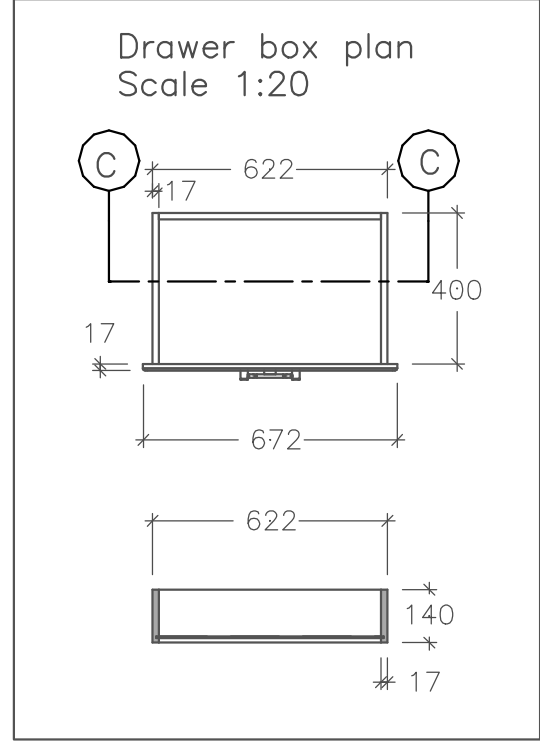

Front

Section BB

Detail 5

Section AA

Drawer front
17 mm wood veneer board
Drawer front gets
hardwood edge 17 x 12

4 mm ply drawer bottom

Detail 3
Scale 1:5

Drawer box detail

Drawer front
Scale 1:2

Detail 1
Scale 1:5

Hardwood
moulding
96 x 22

Capping detail

Detail 2
Scale 1:5

Hardwood
moulding
80 x 22

Plinth detail

Detail 4
Scale 1:5

Ply or
masonite
backing

Groove cut for backing

Page size A3

Page 1/2

Scale 1:10

Dresser 5 drawers
Size 1200 x 750 x 500

Page size A3
Page 2/2
Exploded views

Dresser 5 drawers
Size 1200 x 750 x 500

<u>ITEM</u>	<u>QTY</u>	<u>Size</u>		<u>THK</u>	<u>GR</u>	<u>MATERIAL</u>	<u>EDGE</u>	<u>EDGING</u>	<u>TYPE</u>	
a	Sides (cut groove for backing)	2	969	446	17		Mahogany veneer board	e1l	1mm	veneer
b	Dresser top (Mite 1 long 2 short 30 degree	1	724	487	17		"	O		
c	Shelf top - cut to shape.	1	705	64	17		"	O		
d	Molding - see capping profile	1	1900	96	22		Solid mahogany	O		
e	Middle shelf	1	647	424	17		Mahogany veneer board	e1l	1mm	veneer
f	Back rails	3	748	80	17		"	e1l	"	"
g	Drawer box sides - cut trench	10	400	140	17		"	e1l	:	"
h	Drawer box ends - cut groove	5	588	140	17		"	"	"	"
i	Drawer fronts - cut groove	5	650	166	17	s	"	ear	12x17	Solid
j	Base top	1	682	466	17		"	O		
k	Base bottom	1	650	434	16	O	chipboard	O		
l	Base sides	2	682	63	16	O	"	O		
m	"	2	434	63	16	O	"	O		
n	Drawer front edging	10	674	17	12		solid mahogany	miter 2 short		
o	Drawer front edging	10	190	17	12		"	miter 2 short		
p	Drawer bottom	5	600	395	4		ply			
q	Backing	1	967	660	4		ply			
r	Base molding	1	1900	80	32		Mahogany solid			
s	Base	1	662	50	22		"			
t	base feet	6	150	70	22		"			
u	base angle blocks	4	118	118	22	O	"			
v										