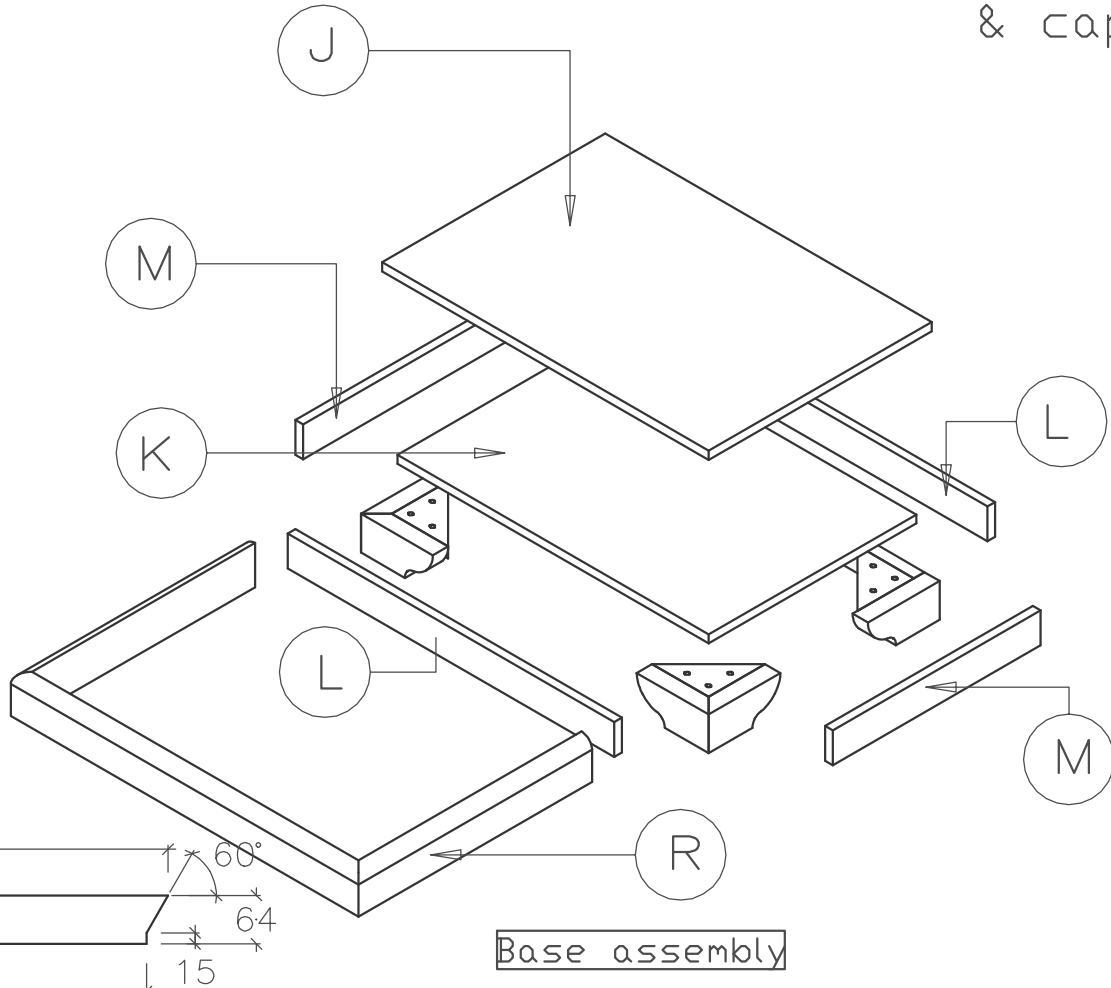

Ply or
masonite
backing

Groove cut for backing

Page size A3

Page 1/2

Scale 1:10

Dresser 5 drawers
Size 1200 x 750 x 500

Page size A3
Page 2/2
Exploded views

Dresser 5 drawers
Size 1200 x 750 x 500

<u>ITEM</u>	<u>QTY</u>	<u>Size</u>		<u>THK</u>	<u>GR</u>	<u>MATERIAL</u>	<u>EDGE</u>	<u>EDGING</u>	<u>TYPE</u>	
a	Sides (cut groove for backing)	2	969	446	17		Mahogany veneer board	e1l	1mm	veneer
b	Dresser top (Mite 1 long 2 short 30 degree	1	724	487	17		"	O		
c	Shelf top - cut to shape.	1	705	64	17		"	O		
d	Molding - see capping profile	1	1900	96	22		Solid mahogany	O		
e	Middle shelf	1	647	424	17		Mahogany veneer board	e1l	1mm	veneer
f	Back rails	3	748	80	17		"	e1l	"	"
g	Drawer box sides - cut trench	10	400	140	17		"	e1l	:	"
h	Drawer box ends - cut groove	5	588	140	17		"	"	"	"
i	Drawer fronts - cut groove	5	650	166	17	s	"	ear	12x17	Solid
j	Base top	1	682	466	17		"	O		
k	Base bottom	1	650	434	16	O	chipboard	O		
l	Base sides	2	682	63	16	O	"	O		
m	"	2	434	63	16	O	"	O		
n	Drawer front edging	10	674	17	12		solid mahogany	miter 2 short		
o	Drawer front edging	10	190	17	12		"	miter 2 short		
p	Drawer bottom	5	600	395	4		ply			
q	Backing	1	967	660	4		ply			
r	Base molding	1	1900	80	32		Mahogany solid			
s	Base	1	662	50	22		"			
t	base feet	6	150	70	22		"			
u	base angle blocks	4	118	118	22	O	"			
v										