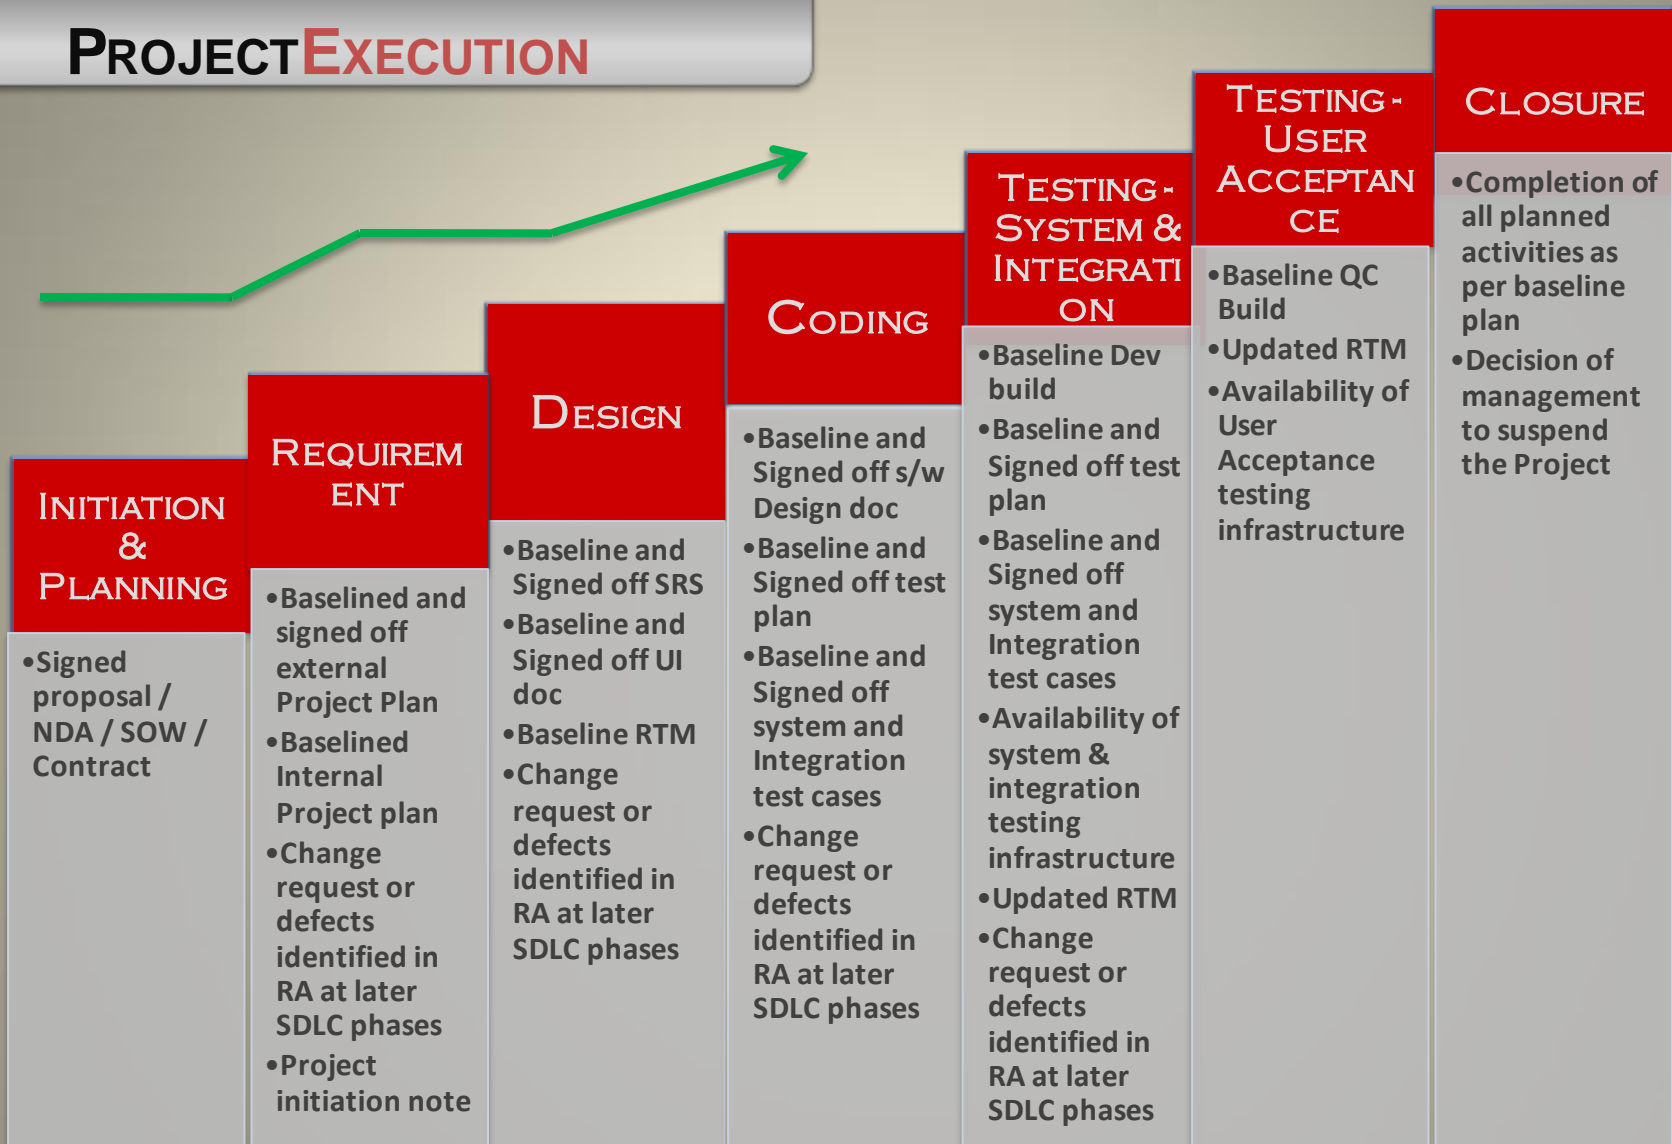

PROJECT EXECUTION

Developing Apps with
World Class Technology