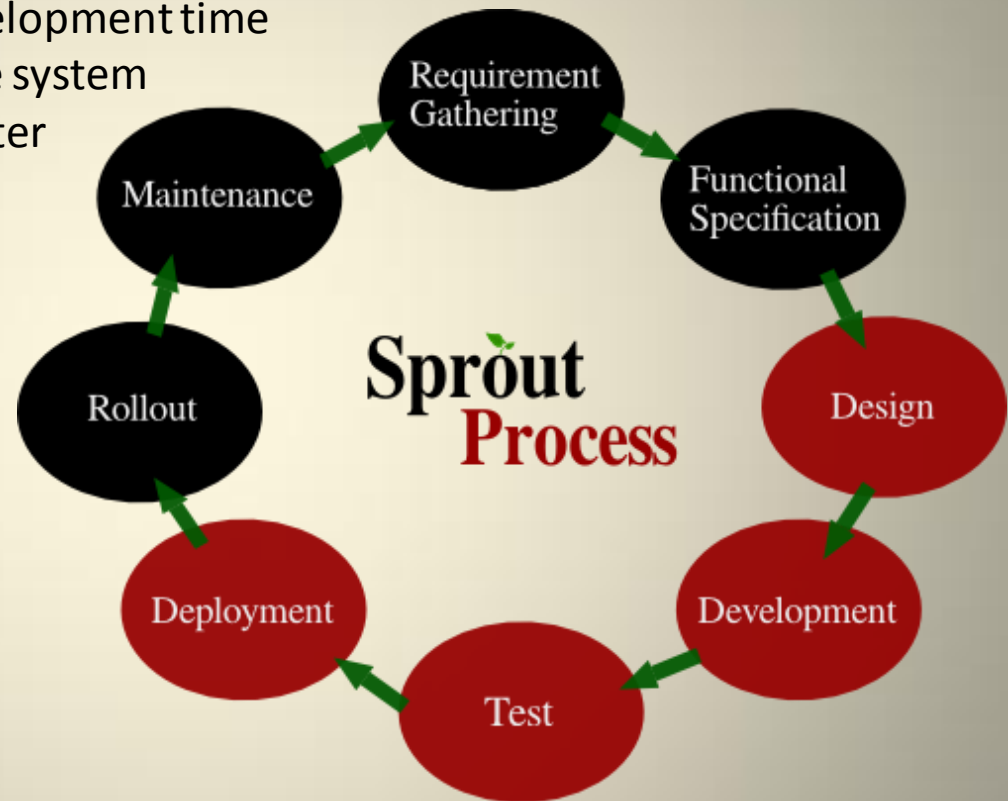

TECHNICAL EXPERTIES

Server

Mobile

Web

Developing Apps with
World Class Technology

SproutObjects™
www.sproutobjects.com

KEY PROCESS

We follow Agile Methodology which helps us deliver the system on time with all expected functionalities implemented. Customers can feel their product existence right after the two weeks of development time begins. We let them evaluate the system with the increased feature set after every sprint cycle (1 - 2 weeks).

Developing Apps with
World Class Technology

SproutObjectsTM
www.sproutobjects.com

KNOWLEDGE **BASE**

Sprout's in house knowledgebase consists of 200+ documents describing guidelines and procedures, which is used across the organization and across the departments.

A typical project management team, starting from project initiation till delivery, gets involved in several organizational steps of creating a full proof quality product. Typically such guidelines include:

We primarily follow typical spiral model of project execution. This iterative model pumps in quality in every cycle it completes, so that the client has the transparency as per the requirement and delivery. Sprout also develops a lot of projects following agile methodology.